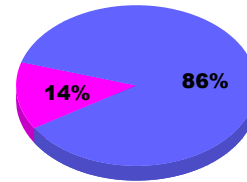

YTD Status Quo Clubs 2011-2012

Status Quo Clubs Compared to Status Quo Members

Legend: Status Quo Clubs (Cyan), Total Status Quo Members (Green)

MEMBERSHIP

Membership Results
2011-2012

Membership
2010-2011

Month	Net Memb Goal	Actual New Memb	Actual Dropped Memb	Gain/Loss of Memb	Gain/Loss of Memb
Jul/Aug/Sep		11	-14	-3	0
Totals		11	-14	-3	0

Membership Results 2011-2012

Goal, New, Dropped, Gain/Loss

Legend: Goal (Cyan), Actual (Green), Dropped (Yellow), Gain Loss (Magenta)

Comparison of Membership Gain/Loss

Current Year Compared to the Previous Year

Legend: Current Year (Cyan), Previous Year (Green)

Gender Comparison 2011-2012

Jul/Aug/Sep

Legend: Male (Blue), Female (Magenta)